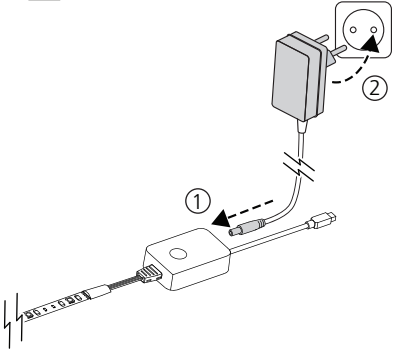

	L	W	H
0090099	2250	10	3
0090098	5250	10	3

4

5

!

- A. ON
- B. OFF
- C. Increase light in static mode/ increase speed in dynamic mode
- D. Reduce light in static mode/ reduce speed in dynamic mode
- E. Adjust remote scenes to the previous one
- F. Adjust remote scenes to the next one
- G. Reduce color temperature
- H. Increase color temperature
- I. Shut down after 1min countdown
- J. Night light 2700K, constant brightness 30%
- K. 6500K
- L. RGB gradient
- M. 4000K
- N. Seven color gradient
- O. 2700K