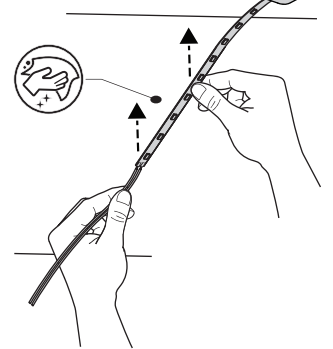

	L	W	H
0090099	2250	10	3
0090098	5250	10	3

4

5

!

- A. ON
- B. OFF
- C. Increase light in static mode/ increase speed in dynamic mode
- D. Reduce light in static mode/ reduce speed in dynamic mode
- E. Adjust remote scenes to the previous one
- F. Adjust remote scenes to the next one
- G. Reduce color temperature
- H. Increase color temperature
- I. Shut down after 1min countdown
- J. Night light 2700K, constant brightness 30%
- K. 6500K
- L. RGB gradient
- M. 4000K
- N. Seven color gradient
- O. 2700K