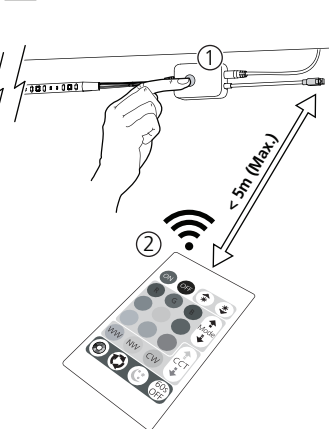

	L	W	H
0090099	2250	10	3
0090098	5250	10	3

4

5

!

- A. ON
- B. OFF
- C. Increase light in static mode/ increase speed in dynamic mode
- D. Reduce light in static mode/ reduce speed in dynamic mode
- E. Adjust remote scenes to the previous one
- F. Adjust remote scenes to the next one
- G. Reduce color temperature
- H. Increase color temperature
- I. Shut down after 1min countdown
- J. Night light 2700K, constant brightness 30%
- K. 6500K
- L. RGB gradient
- M. 4000K
- N. Seven color gradient
- O. 2700K