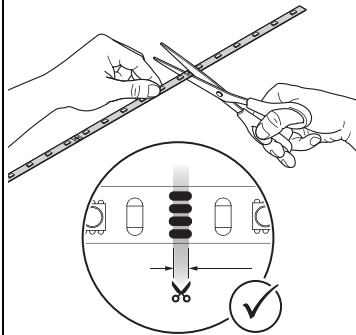

	L	W	H
0090099	2250	10	3
0090098	5250	10	3

4

5

!

- A. ON
- B. OFF
- C. Increase light in static mode/ increase speed in dynamic mode
- D. Reduce light in static mode/ reduce speed in dynamic mode
- E. Adjust remote scenes to the previous one
- F. Adjust remote scenes to the next one
- G. Reduce color temperature
- H. Increase color temperature
- I. Shut down after 1min countdown
- J. Night light 2700K, constant brightness 30%
- K. 6500K
- L. RGB gradient
- M. 4000K
- N. Seven color gradient
- O. 2700K