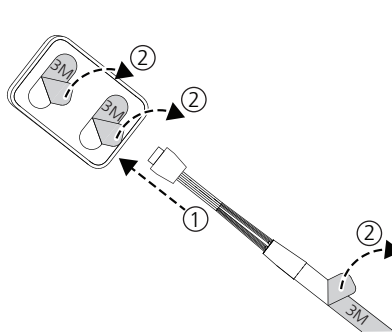

	L	W	H
0090099	2250	10	3
0090098	5250	10	3

4

5

!

- A. ON
- B. OFF
- C. Increase light in static mode/ increase speed in dynamic mode
- D. Reduce light in static mode/ reduce speed in dynamic mode
- E. Adjust remote scenes to the previous one
- F. Adjust remote scenes to the next one
- G. Reduce color temperature
- H. Increase color temperature
- I. Shut down after 1min countdown
- J. Night light 2700K, constant brightness 30%
- K. 6500K
- L. RGB gradient
- M. 4000K
- N. Seven color gradient
- O. 2700K