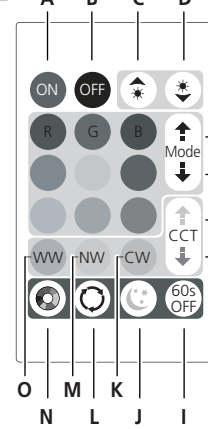

	L	W	H
0090099	2250	10	3
0090098	5250	10	3

4

5

!

- A. ON
- B. OFF
- C. Increase light in static mode/ increase speed in dynamic mode
- D. Reduce light in static mode/ reduce speed in dynamic mode
- E. Adjust remote scenes to the previous one
- F. Adjust remote scenes to the next one
- G. Reduce color temperature
- H. Increase color temperature
- I. Shut down after 1min countdown
- J. Night light 2700K, constant brightness 30%
- K. 6500K
- L. RGB gradient
- M. 4000K
- N. Seven color gradient
- O. 2700K