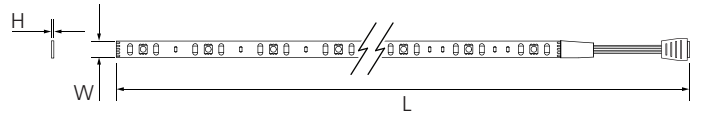

	L	W	H
0090099	2250	10	3
0090098	5250	10	3

4

5

!

- A. ON
- B. OFF
- C. Increase light in static mode/ increase speed in dynamic mode
- D. Reduce light in static mode/ reduce speed in dynamic mode
- E. Adjust remote scenes to the previous one
- F. Adjust remote scenes to the next one
- G. Reduce color temperature
- H. Increase color temperature
- I. Shut down after 1min countdown
- J. Night light 2700K, constant brightness 30%
- K. 6500K
- L. RGB gradient
- M. 4000K
- N. Seven color gradient
- O. 2700K